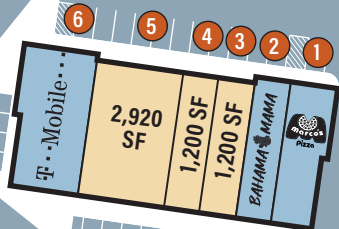

NORTH MAIN STREET | 10,644 VPD

HIGHWAY 146 | 10,836 VPD

SIGN
PYLON

NO.	TENANT	SF
1	Marco's Pizza	1,601
2	Bahama Mama	1,200
3	AVAILABLE	1,200
4	AVAILABLE	1,200
5	AVAILABLE	2,920
6	T-Mobile	2,512